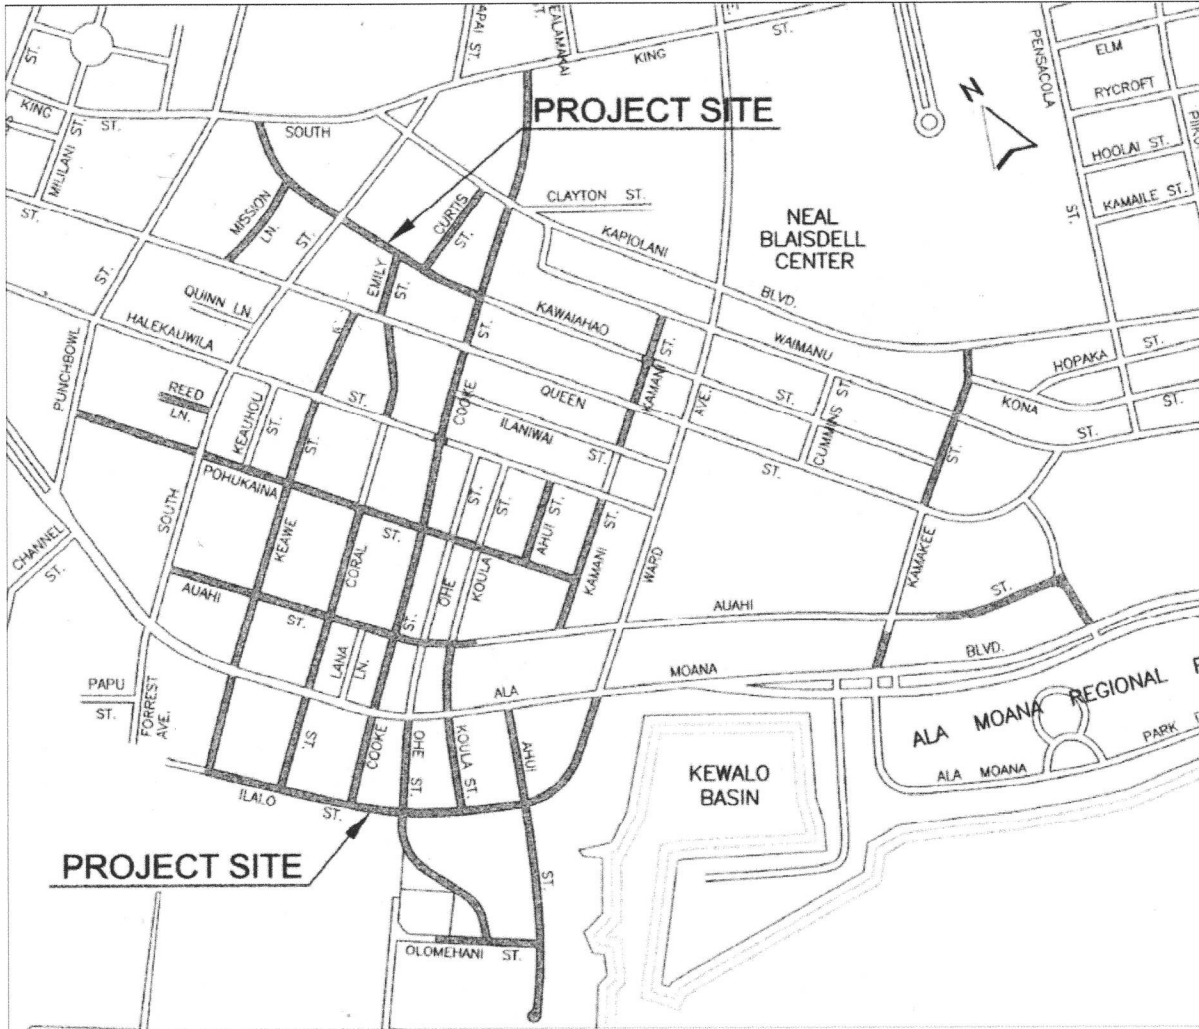

NOTICE TO RESIDENTS AND BUSINESS OWNERS

ROADWORK – KAKAAKO AREA

(Rehabilitation of Streets 12E – City & County of Honolulu Project)